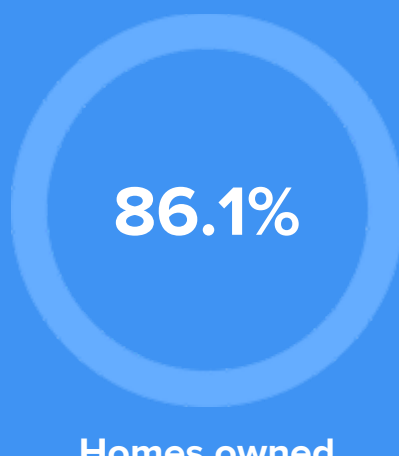

WESTWOOD, MA

[Click to view full report.](#)

CITY INFO

Population: **14,050**

Male
48%

Female
52%

Married
69%

Single
31%

City rating

This rating is a weighted average of commute time, crime rate, population, median salary, and more.

Overall value

This score adds annual household income and cost of living to the city rating.

Density (Population per mile²)

Compared to New York, Westwood has a very low population density. Westwood is perfect for those who like a quiet city.

1,281
WESTWOOD

27,441
NEW YORK

RESIDENCE

Air quality

Weather

Condition

49°F average temperature

46 years

Median home age

$516,280

Median home price

3.12%

Median home age

11.91%

Annual property tax

COMMUNITY

Religious diversity

- **54%** Catholic
- **34.4%** Other
- **5.2%** Other Christian
- **5.1%** Jewish
- **1.3%** Episcopalian

Crime rate
(per 100,000)

1

Average age

42

Political majority

Democrat

LOCALE

Unemployment

Education

Student teacher ratio **1:13**

Occupation

- **23.6%** Management, business, Art & Sciences
- **24%** Sales & Office Occupations
- **8.4%** Service Occupation
- **4.3%** Production, transportation & Material Moving
- **4.8%** Natural Resources, Construction & Maintenance

TRANSIT

Average commute time Daily breakdown: by transport type