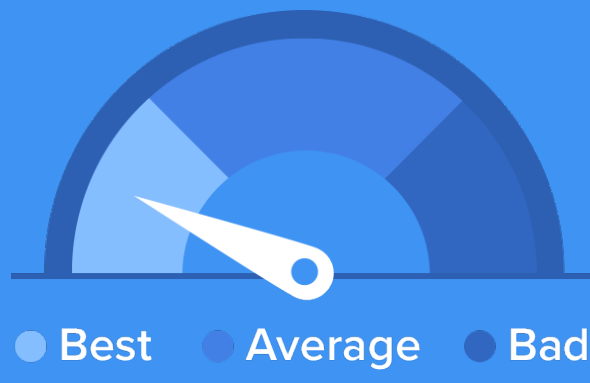

Density (Population per mile²)

Compared to New York, Waycross has a very low population density. Waycross is perfect for those who like a quiet city.

1,252
WAYCROSS

27,441
NEW YORK

RESIDENCE

Air quality

Weather