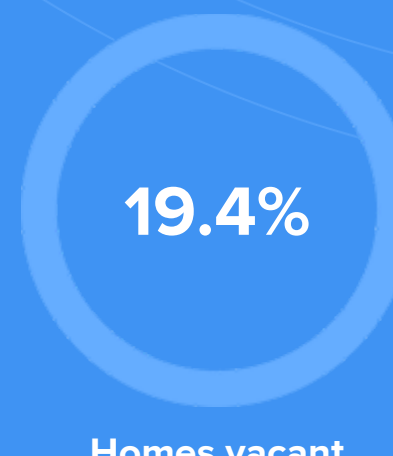

Condition

66°F average temperature

44 years
Median home age

\$70,090
Median home price

-4.15%
Median home age

8.22%
Annual property tax

COMMUNITY

Religious diversity

- 50.7% Other
- 32.6% Baptist
- 8% Methodist
- 5.9% Pentecostal
- 2.9% Other Christian

Crime rate
(per 100,000)

7

Average age

38

Political majority

Republican

LOCALE