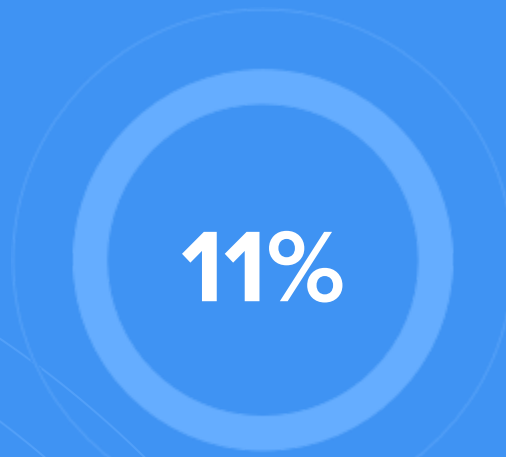

- 50.7% Other
- 32.6% Baptist
- 8% Methodist
- 5.9% Pentecostal
- 2.9% Other Christian

Crime rate
(per 100,000)

7

Average age

38

Political majority

Republican

LOCALE

Unemployment

Occupation

- 6.1% Management, business, Art & Sciences
- 20.4% Sales & Office Occupations
- 21.8% Service Occupation
- 21.5% Production, transportation & Material Moving
- 10.5% Natural Resources, Construction & Maintenance