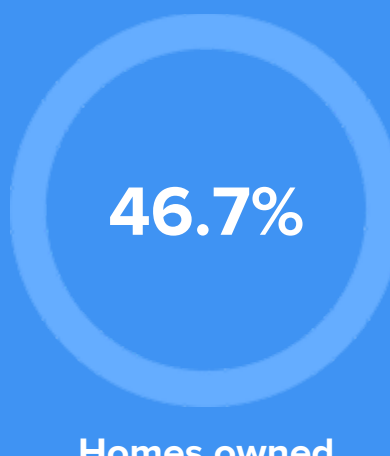

Condition

66°F average temperature

44 years
Median home age

\$70,090
Median home price

-4.15%
Median home age

8.22%
Annual property tax

COMMUNITY

Religious diversity

- 50.7% Other
- 32.6% Baptist
- 8% Methodist
- 5.9% Pentecostal
- 2.9% Other Christian

Crime rate
(per 100,000)

7

Average age

38

Political majority

Republican

LOCALE