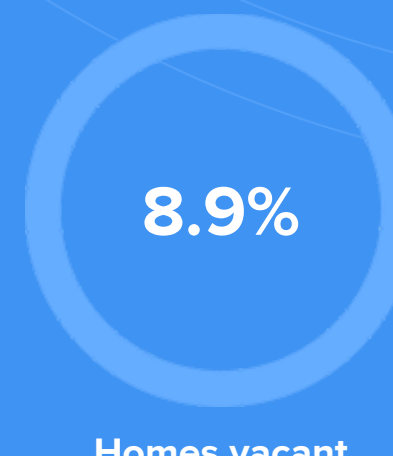

TORRINGTON, CT

[Click to view full report.](#)

CITY INFO

Population: 35,412

Male
49%

Female
51%

Married
55%

Single
45%

City rating

This rating is a weighted average of commute time, crime rate, population, median salary, and more.

Overall value

This score adds annual household income and cost of living to the city rating.

Density (Population per mile²)

Compared to New York, Torrington has a very low population density. Torrington is perfect for those who like a quiet city.

890
TORRINGTON

27,441
NEW YORK

RESIDENCE

Air quality

Weather

Condition

48°F average temperature

50 years

Median home age

$146,920

Median home price

-5.95%

Median home age

17.36%

Annual property tax

COMMUNITY

Religious diversity

- **53.3%** Other
- **33.6%** Catholic
- **8.9%** Other Christian
- **2.2%** Episcopalian
- **2%** Methodist

Crime rate
(per 100,000)

3

Average age

42

Political majority

Democrat

LOCALE

Unemployment

Education

Student teacher ratio **1:15**

Occupation

- **10.6%** Management, business, Art & Sciences
- **26.2%** Sales & Office Occupations
- **17.4%** Service Occupation
- **19.5%** Production, transportation & Material Moving
- **10.9%** Natural Resources, Construction & Maintenance

TRANSIT

Average commute time Daily breakdown: by transport type