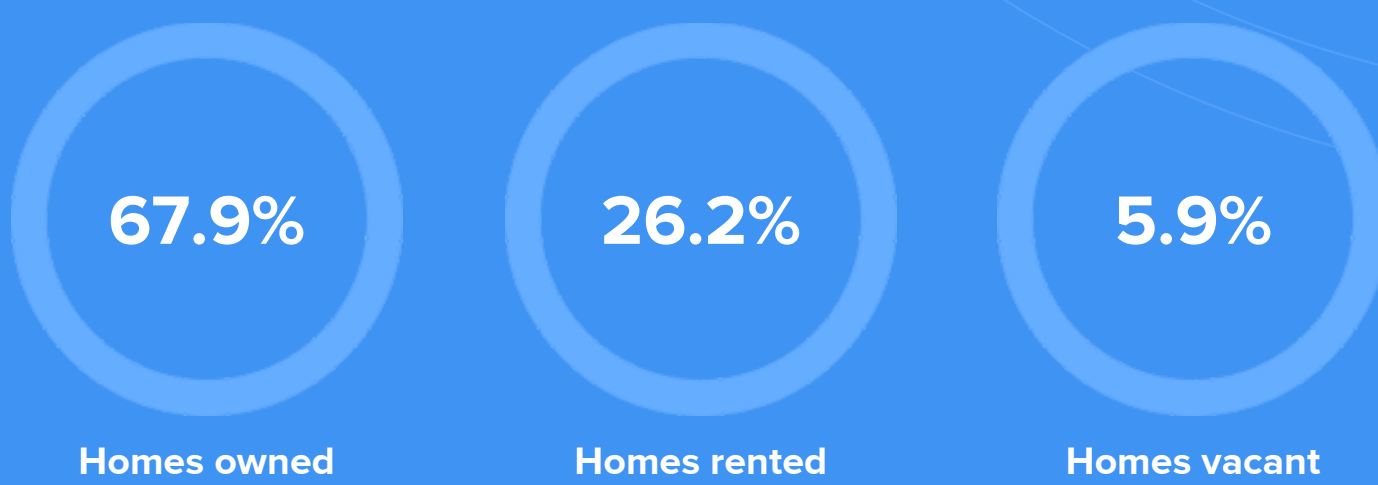

Condition

67°F average temperature

27 years
Median home age

\$117,710
Median home price

-1.73%
Median home age

3.51%
Annual property tax

COMMUNITY

Religious diversity