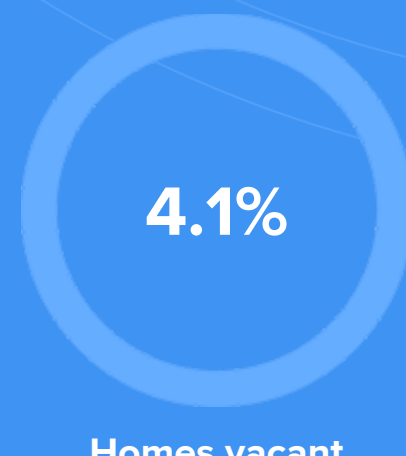

ROCKVILLE, MD

[Click to view full report.](#)

CITY INFO

Population: **60,108**

Male
49%

Female
51%

Married
60%

Single
40%

City rating

This rating is a weighted average of commute time, crime rate, population, median salary, and more.

Overall value

This score adds annual household income and cost of living to the city rating.

Density (Population per mile²)

Compared to New York, Rockville has a low population density. Rockville is perfect for those who want to be in the city without constantly rubbing shoulders.

4,470
ROCKVILLE

27,441
NEW YORK

RESIDENCE

Air quality

Weather

Condition

56°F average temperature

34 years
Median home age

$356,900
Median home price

-12.48%
Median home age

12.02%
Annual property tax

COMMUNITY

Religious diversity

- **60%** Other
- **22.2%** Catholic
- **8.4%** Jewish
- **5%** Baptist
- **4.4%** Other Christian

Crime rate
(per 100,000)

5

Average age

41

Political majority

Democrat

LOCALE

Unemployment

Occupation

- **19.7%** Management, business, Art & Sciences
- **21.9%** Sales & Office Occupations
- **12%** Service Occupation
- **4.5%** Production, transportation & Material Moving
- **4.8%** Natural Resources, Construction & Maintenance

Education

Student teacher ratio **1:14**

90%

High school diploma

4%

Some college or associates degree

25%

Bachelors degree

29%

Graduate or professional degree

TRANSIT

Average commute time Daily breakdown: by transport type