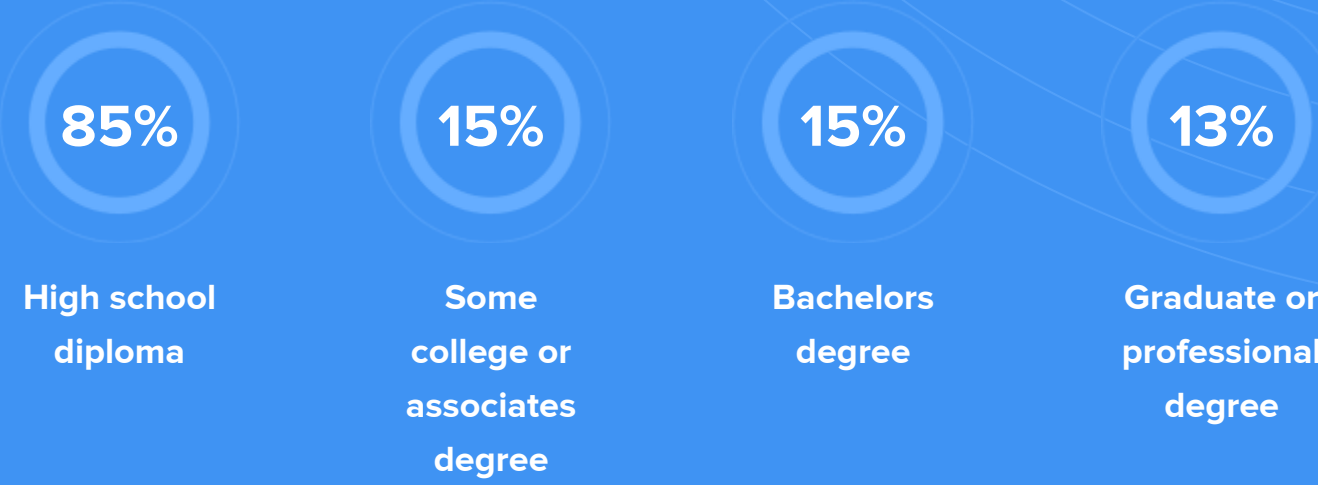

Political majority

Republican

LOCALE

Unemployment

Education

Student teacher ratio **1:19**

Occupation

- 7.6%** Management, business, Art & Sciences
- 33.6%** Sales & Office Occupations
- 18.1%** Service Occupation
- 11.5%** Production, transportation & Material Moving
- 6%** Natural Resources, Construction & Maintenance