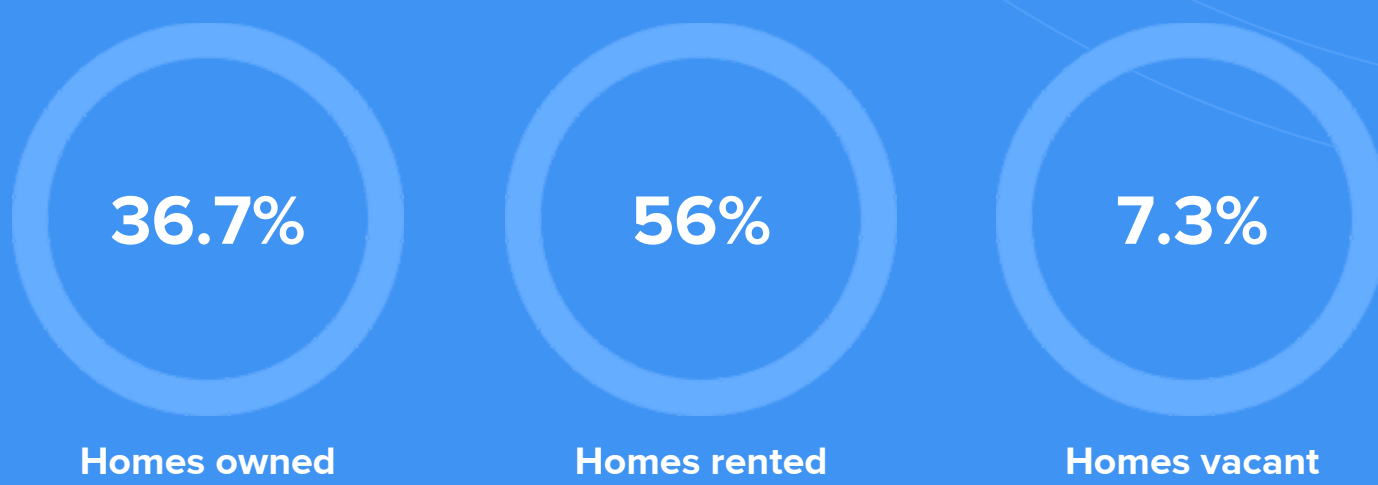

RESIDENCE

Air quality

Weather

Condition

47°F average temperature

14 years

Median home age

\$140,780

Median home price

-3.78%

Median home age

7.36%

Annual property tax

COMMUNITY

Religious diversity

74.9% Mormon