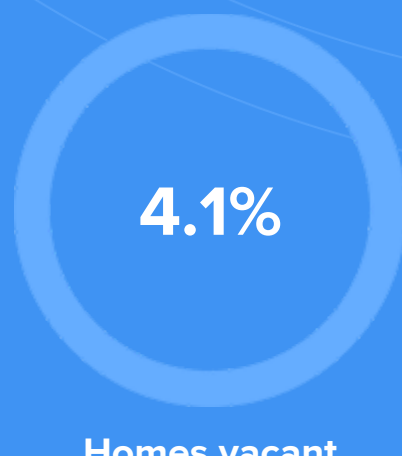

PITMAN, NJ

[Click to view full report.](#)

CITY INFO

Population: **9,259**

Male
47%

Female
53%

Married
61%

Single
39%

City rating

This rating is a weighted average of commute time, crime rate, population, median salary, and more.

Overall value

This score adds annual household income and cost of living to the city rating.

Density (Population per mile²)

Compared to New York, Pitman has a very low population density. Pitman is perfect for those who like a quiet city.

4,036
PITMAN

27,441
NEW YORK

RESIDENCE

Air quality

Weather

Condition

54°F average temperature

61 years

Median home age

$152,260

Median home price

-10.19%

Median home age

24.69%

Annual property tax

COMMUNITY

Religious diversity

55.6% Other

36.6% Catholic

3.7% Baptist

3% Methodist

1.1% Lutheran

Crime rate
(per 100,000)

2

Average age

40

Political majority

Democrat

LOCALE

Unemployment

10%

Occupation

12.1% Management, business, Art & Sciences

24.5% Sales & Office Occupations

11.1% Service Occupation

11.4% Production, transportation & Material Moving

10.3% Natural Resources, Construction & Maintenance

Education

Student teacher ratio **1:13**

88%

High school diploma

7%

Some college or associates degree

21%

Bachelors degree

10%

Graduate or professional degree

TRANSIT

Average commute time Daily breakdown: by transport type

27
Min

Boston Average

26
Min

National Average

3%

Public Transportation

82%

Car

10%

Carpool

3%

Work at Home