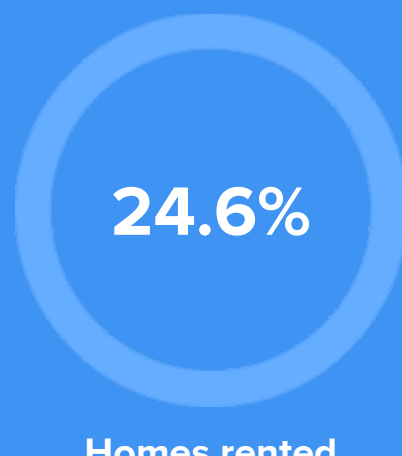

PITMAN, NJ

[Click to view full report.](#)

CITY INFO

Population: **9,259**

Male
47%

Female
53%

Married
61%

Single
39%

City rating

This rating is a weighted average of commute time, crime rate, population, median salary, and more.

Overall value

This score adds annual household income and cost of living to the city rating.

Density (Population per mile²)

Compared to New York, Pitman has a very low population density. Pitman is perfect for those who like a quiet city.

4,036
PITMAN

27,441
NEW YORK

RESIDENCE

Air quality

Weather

Condition

54°F average temperature

61 years

Median home age

$152,260

Median home price

-10.19%

Median home age

24.69%

Annual property tax

COMMUNITY

Religious diversity

55.6% Other

36.6% Catholic

3.7% Baptist

3% Methodist

1.1% Lutheran

Crime rate
(per 100,000)

2

Average age

40

Political majority

Democrat

LOCALE

Unemployment

10%

Occupation

12.1% Management, business, Art & Sciences

24.5% Sales & Office Occupations

11.1% Service Occupation

11.4% Production, transportation & Material Moving

10.3% Natural Resources, Construction & Maintenance

Education

Student teacher ratio **1:13**

88%

High school diploma

7%

Some college or associates degree

21%

Bachelors degree

10%

Graduate or professional degree

TRANSIT

Average commute time Daily breakdown: by transport type

27
Min

Boston Average

26
Min

National Average

3%

Public Transportation

82%

Car

10%

Carpool

3%

Work at Home