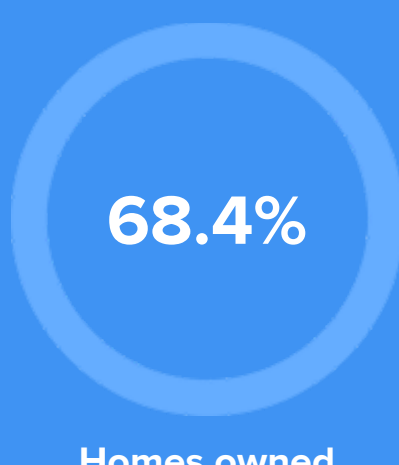

Condition

60°F average temperature

31 years
Median home age

\$392,240
Median home price

-7.58%
Median home age

6.8%
Annual property tax

COMMUNITY

Religious diversity

- 73.9% Other
- 20.3% Catholic
- 2.6% Other Christian
- 1.7% Mormon
- 1.6% Jewish

Crime rate
(per 100,000)

5

Average age

39

Political majority

Democrat

LOCALE