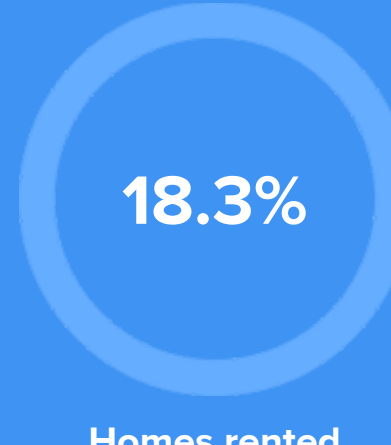

Air quality

Weather

Condition

62°F average temperature

17 years
Median home age

\$247,100
Median home price

-0.98%
Median home age

10.49%
Annual property tax

COMMUNITY

Religious diversity

- 39.7%** Other
- 30.7%** Baptist
- 16.1%** Catholic
- 7.6%** Methodist
- 6%** Other Christian

Crime rate
(per 100,000)

2

Average age

39

Political majority