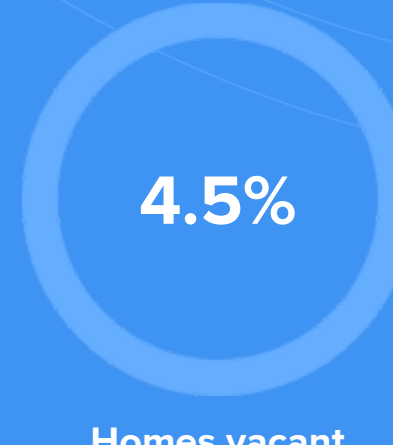

Air quality

Weather

Condition

62°F average temperature

17 years
Median home age

\$247,100
Median home price

-0.98%
Median home age

10.49%
Annual property tax