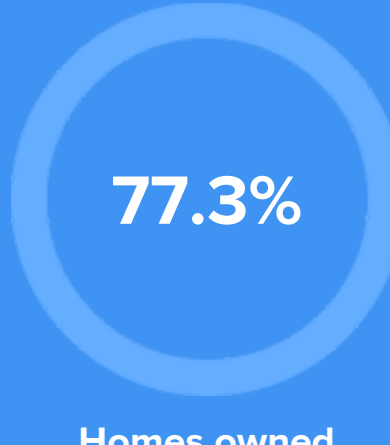

Air quality

Weather

Condition

62°F average temperature

17 years
Median home age

\$247,100
Median home price

-0.98%
Median home age

10.49%
Annual property tax

COMMUNITY

Religious diversity

- 39.7%** Other
- 30.7%** Baptist
- 16.1%** Catholic
- 7.6%** Methodist
- 6%** Other Christian

Crime rate
(per 100,000)

2

Average age

39

Political majority