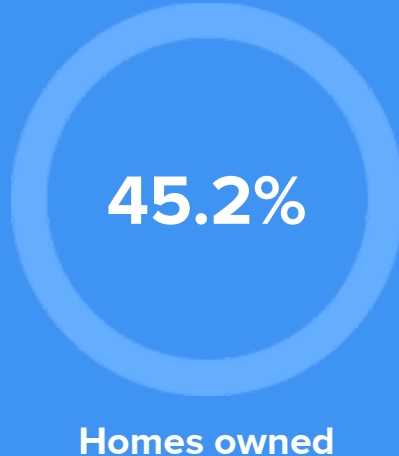

Weather

Condition

63°F average temperature

42 years
Median home age

\$58,310
Median home price

-2.31%
Home appreciation rate

5.69%
Annual property tax

COMMUNITY

Religious diversity

- 62.8% Other
- 18.6% Baptist
- 12.4% Methodist
- 3.7% Other Christian
- 2.5% Catholic

Crime rate
(per 100,000)

Average age

Political majority

LOCALE

Unemployment

Occupation