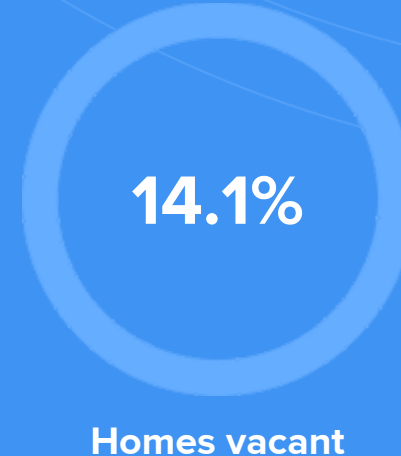

Weather

Condition

63°F average temperature

42 years
Median home age

\$58,310
Median home price

-2.31%
Home appreciation rate

5.69%
Annual property tax

COMMUNITY

Religious diversity

- 62.8% Other
- 18.6% Baptist
- 12.4% Methodist
- 3.7% Other Christian
- 2.5% Catholic

Crime rate
(per 100,000)

Average age

Political majority

LOCALE

Unemployment

Occupation