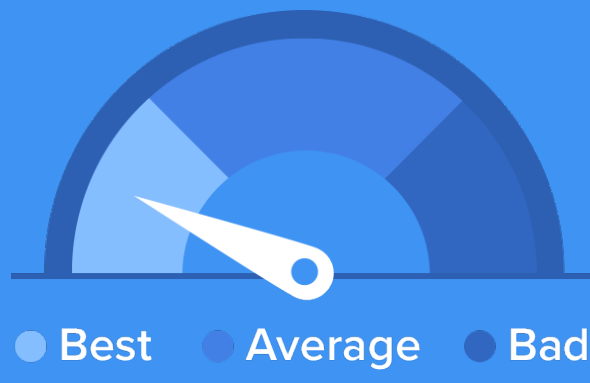

Density (Population per mile²)

Compared to New York, Orangeburg has a very low population density. Orangeburg is perfect for those who like a quiet city.

1,462
ORANGEBURG

27,441
NEW YORK

RESIDENCE

Air quality