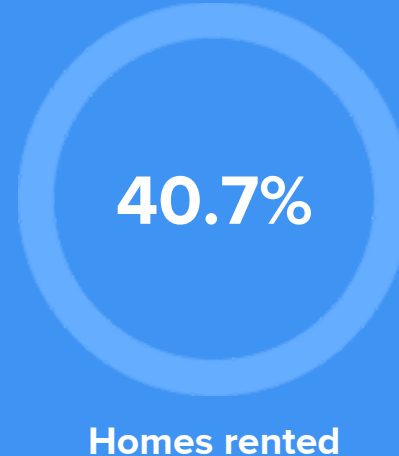

Weather

Condition

63°F average temperature

42 years
Median home age

\$58,310
Median home price

-2.31%
Home appreciation rate

5.69%
Annual property tax

COMMUNITY

Religious diversity

- 62.8% Other
- 18.6% Baptist
- 12.4% Methodist
- 3.7% Other Christian
- 2.5% Catholic

Crime rate
(per 100,000)

Average age

Political majority

LOCALE

Unemployment

Occupation