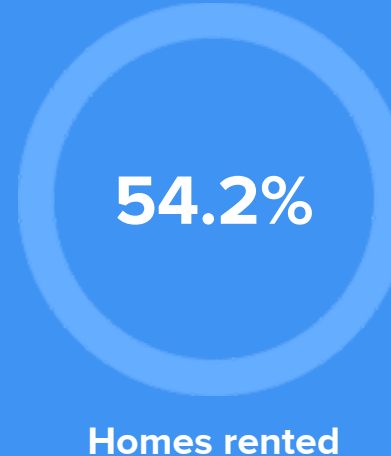

NEW LONDON, CT

[Click to view full report.](#)

CITY INFO

Population: **25,634**

Male
49%

Female
51%

Married
41%

Single
59%

City rating

This rating is a weighted average of commute time, crime rate, population, median salary, and more.

Overall value

This score adds annual household income and cost of living to the city rating.

Density (Population per mile²)

Compared to New York, New London has a low population density. New London is perfect for those who want to be in the city without constantly rubbing shoulders.

4,629
NEW LONDON

27,441
NEW YORK

RESIDENCE

Air quality

Weather

Condition

50°F average temperature

62 years
Median home age

$106,030
Median home price

-18.1%
Median home age

15.98%
Annual property tax

COMMUNITY

Religious diversity

- **60.7%** Other
- **29.7%** Catholic
- **5.2%** Other Christian
- **3%** Baptist
- **1.4%** Jewish

Crime rate
(per 100,000)

5

Average age

33

Political majority

Democrat

LOCALE

Unemployment

Education

Student teacher ratio **1:15**

Occupation

- **6.5%** Management, business, Art & Sciences
- **26%** Sales & Office Occupations
- **28%** Service Occupation
- **11.6%** Production, transportation & Material Moving
- **6.8%** Natural Resources, Construction & Maintenance

TRANSIT

Average commute time Daily breakdown: by transport type