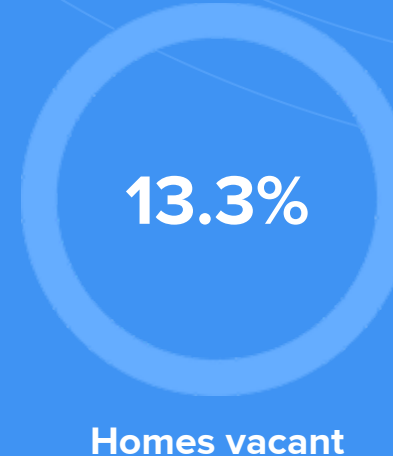

NEW LONDON, CT

[Click to view full report.](#)

CITY INFO

Population: **25,634**

Male
49%

Female
51%

Married
41%

Single
59%

City rating

This rating is a weighted average of commute time, crime rate, population, median salary, and more.

Overall value

This score adds annual household income and cost of living to the city rating.

Density (Population per mile²)

Compared to New York, New London has a low population density. New London is perfect for those who want to be in the city without constantly rubbing shoulders.

4,629
NEW LONDON

27,441
NEW YORK

RESIDENCE

Air quality

Weather

Condition

50°F average temperature

62 years
Median home age

$106,030
Median home price

-18.1%
Median home age

15.98%
Annual property tax

COMMUNITY

Religious diversity

- **60.7%** Other
- **29.7%** Catholic
- **5.2%** Other Christian
- **3%** Baptist
- **1.4%** Jewish

Crime rate
(per 100,000)

5

Average age

33

Political majority

Democrat

LOCALE

Unemployment

Education

Student teacher ratio **1:15**

Occupation

- **6.5%** Management, business, Art & Sciences
- **26%** Sales & Office Occupations
- **28%** Service Occupation
- **11.6%** Production, transportation & Material Moving
- **6.8%** Natural Resources, Construction & Maintenance

TRANSIT

Average commute time Daily breakdown: by transport type