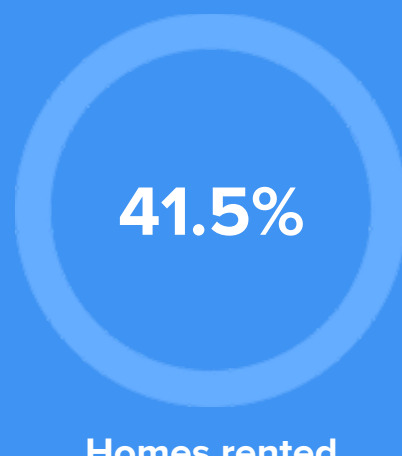

NASHUA, NH

[Click to view full report.](#)

CITY INFO

Population: 86,795

Male 50%

Female 50%

Married 56%

Single 44%

City rating

This rating is a weighted average of commute time, crime rate, population, median salary, and more.

Overall value

This score adds annual household income and cost of living to the city rating.

Density (Population per mile²)

Compared to New York, Nashua has a very low population density. Nashua is perfect for those who like a quiet city.

2,810
NASHUA

27,441
NEW YORK

RESIDENCE

Air quality

Weather

Condition

48°F average temperature

36 years

Median home age

$193,640

Median home price

-5.63%

Median home age

23.37%

Annual property tax

COMMUNITY

Religious diversity

51.5% Other

40.3% Catholic

5.9% Other Christian

1.3% Jewish

1% Baptist

Crime rate
(per 100,000)

5

Average age

39

Political majority

Democrat

LOCALE

Unemployment

Education

Student teacher ratio **1:15**

Occupation

15% Management, business, Art & Sciences

26.1% Sales & Office Occupations

12% Service Occupation

15.2% Production, transportation & Material Moving

6.8% Natural Resources, Construction & Maintenance

TRANSIT

Average commute time Daily breakdown: by transport type