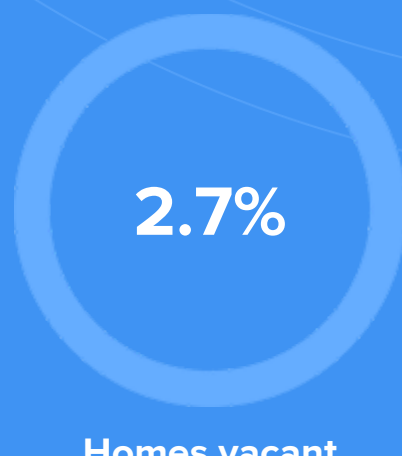

NASHUA, NH

[Click to view full report.](#)

CITY INFO

Population: 86,795

Male 50%

Female 50%

Married 56%

Single 44%

City rating

This rating is a weighted average of commute time, crime rate, population, median salary, and more.

Overall value

This score adds annual household income and cost of living to the city rating.

Density (Population per mile²)

Compared to New York, Nashua has a very low population density. Nashua is perfect for those who like a quiet city.

2,810
NASHUA

27,441
NEW YORK

RESIDENCE

Air quality

Weather

Condition

48°F average temperature

36 years

Median home age

$193,640

Median home price

-5.63%

Median home age

23.37%

Annual property tax

COMMUNITY

Religious diversity

51.5% Other

40.3% Catholic

5.9% Other Christian

1.3% Jewish

1% Baptist

Crime rate
(per 100,000)

5

Average age

39

Political majority

Democrat

LOCALE

Unemployment

Education

Student teacher ratio **1:15**

Occupation

15% Management, business, Art & Sciences

26.1% Sales & Office Occupations

12% Service Occupation

15.2% Production, transportation & Material Moving

6.8% Natural Resources, Construction & Maintenance

TRANSIT

Average commute time Daily breakdown: by transport type