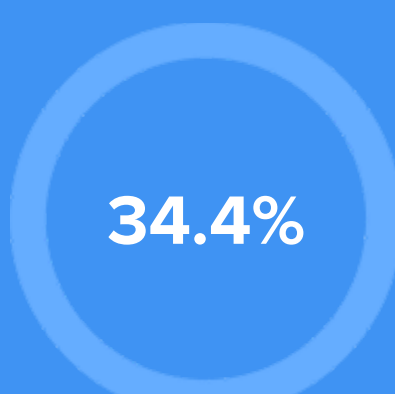

MOUNT VERNON, MO

[Click to view full report.](#)

CITY INFO

Population: 4,526

Male
49%

Female
51%

Married
59%

Single
41%

City rating

This rating is a weighted average of commute time, crime rate, population, median salary, and more.

Overall value

This score adds annual household income and cost of living to the city rating.

Density (Population per mile²)

Compared to New York, Mount Vernon has a very low population density. Mount Vernon is perfect for those who like a quiet city.

1,322
MOUNT VERNON

27,441
NEW YORK

RESIDENCE

Air quality

Weather

Condition

57°F average temperature

38 years
Median home age

$110,290
Median home price

-0.8%
Median home age

6.46%
Annual property tax

COMMUNITY

Religious diversity

- 54.1% Other
- 25.6% Baptist
- 9.9% Other Christian
- 5.8% Catholic
- 4.6% Methodist

Crime rate
(per 100,000)

Average age

Political majority

Republican

LOCALE

Unemployment

Education

Student teacher ratio **1:16**

Occupation

- 6.3% Management, business, Art & Sciences
- 25% Sales & Office Occupations
- 15.8% Service Occupation
- 23.3% Production, transportation & Material Moving
- 8.4% Natural Resources, Construction & Maintenance

TRANSIT

Average commute time Daily breakdown: by transport type