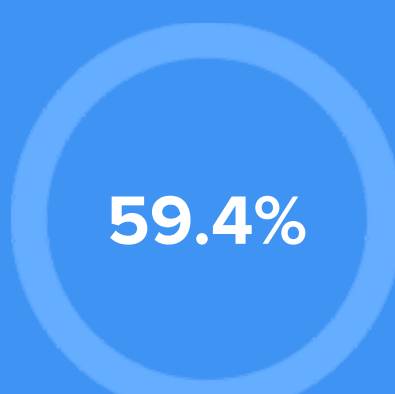

Weather

Condition

57°F average temperature

38 years
Median home age

\$110,290
Median home price

-0.8%
Median home age

6.46%
Annual property tax

COMMUNITY

Religious diversity

- 54.1% Other
- 25.6% Baptist
- 9.9% Other Christian
- 5.8% Catholic
- 4.6% Methodist

Crime rate
(per 100,000)

Average age

Political majority

Republican

LOCALE

Unemployment