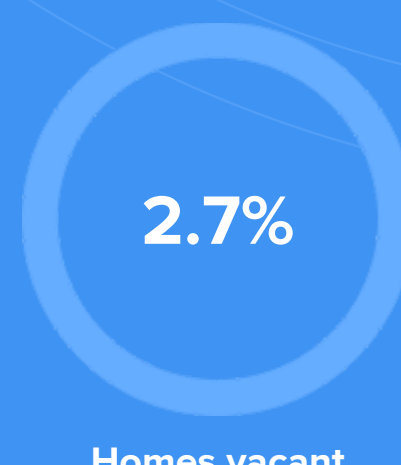

### Weather

### Condition

**54°F** average temperature

**53 years**  
Median home age

**\$320,170**  
Median home price

**-13.73%**  
Median home age

**23.65%**  
Annual property tax