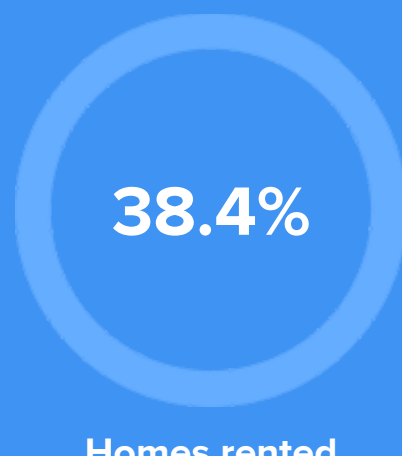

Weather

Condition

62°F average temperature

8 years
Median home age

\$128,200
Median home price

-5.08%
Median home age

10.6%
Annual property tax

COMMUNITY

Religious diversity

- 66.3%** Other
- 17.8%** Baptist
- 7.9%** Other Christian
- 4.8%** Methodist
- 3.2%** Catholic

Crime rate
(per 100,000)

Average age

Political majority

LOCALE

Unemployment

Occupation