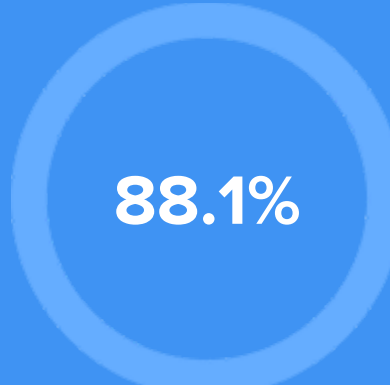

LONGMEADOW MA

[Click to view full report.](#)

CITY INFO

Population: **15,220**

Male
47%

Female
53%

Married
68%

Single
32%

City rating

This rating is a weighted average of commute time, crime rate, population, median salary, and more.

Overall value

This score adds annual household income and cost of living to the city rating.

Density (Population per mile²)

Compared to New York, Longmeadow has a very low population density. Longmeadow is perfect for those who like a quiet city.

1,687
LONGMEADOW

27,441
NEW YORK

RESIDENCE

Air quality

Weather

Condition

52°F average temperature

48 years
Median home age

$320,560
Median home price

6.06%
Median home age

15.64%
Annual property tax

COMMUNITY

Religious diversity

- **48.2%** Catholic
- **43.8%** Other
- **4.6%** Other Christian
- **2%** Jewish
- **1.4%** Baptist

Crime rate
(per 100,000)

2

Average age

45

Political majority

Democrat

LOCALE

Unemployment

Occupation

- **22.5%** Management, business, Art & Sciences
- **26.1%** Sales & Office Occupations
- **7.4%** Service Occupation
- **4.7%** Production, transportation & Material Moving
- **3.1%** Natural Resources, Construction & Maintenance

Education

Student teacher ratio **1:13**

96%

High school diploma

7%

Some college or associates degree

30%

Bachelors degree

30%

Graduate or professional degree

TRANSIT

Average commute time Daily breakdown: by transport type