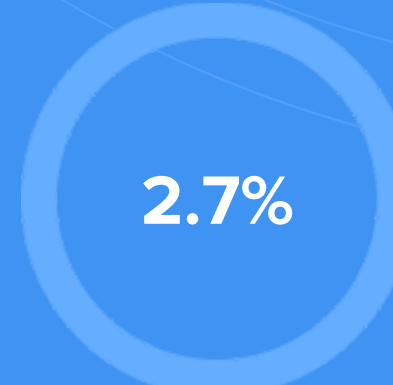

Weather

Condition

52°F average temperature

48 years
Median home age

\$320,560
Median home price

6.06%
Median home age

15.64%
Annual property tax

COMMUNITY