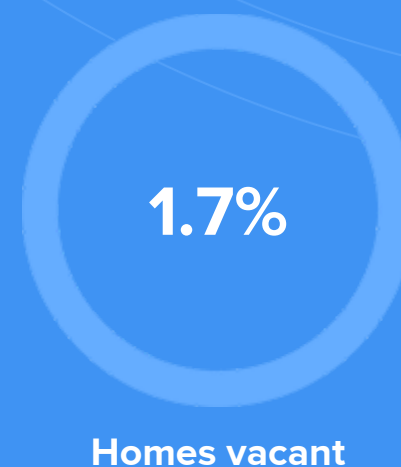

Weather

Condition

48°F average temperature

22 years
Median home age

\$244,630
Median home price

-5.63%
Median home age

23.37%
Annual property tax

COMMUNITY