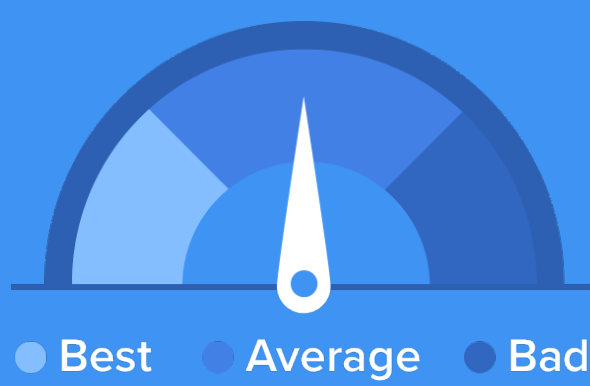

Density (Population per mile²)

Compared to New York, Litchfield has a very low population density. Litchfield is perfect for those who like a quiet city.

585
LITCHFIELD

27,441
NEW YORK

RESIDENCE

Air quality