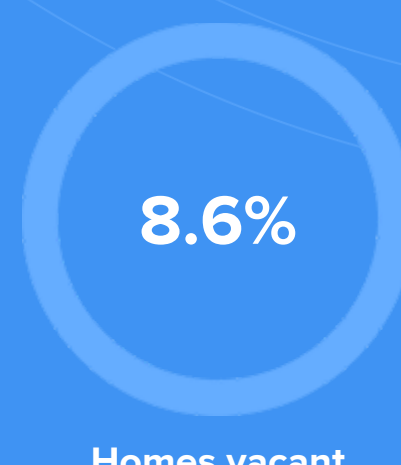

### Condition

**67°F** average temperature

**32 years**  
Median home age

**\$158,400**  
Median home price

**1.78%**  
Median home age

**1.98%**  
Annual property tax