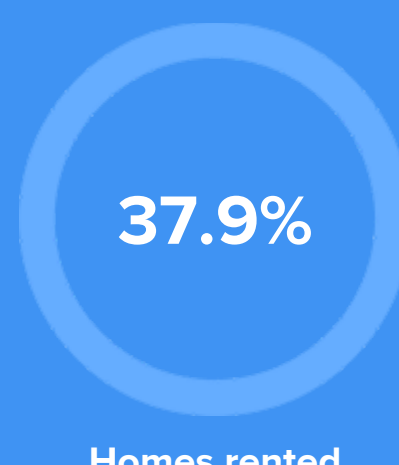

### Weather

### Condition

**67°F** average temperature

**32 years**  
Median home age

**\$158,400**  
Median home price

**1.78%**  
Median home age

**1.98%**  
Annual property tax