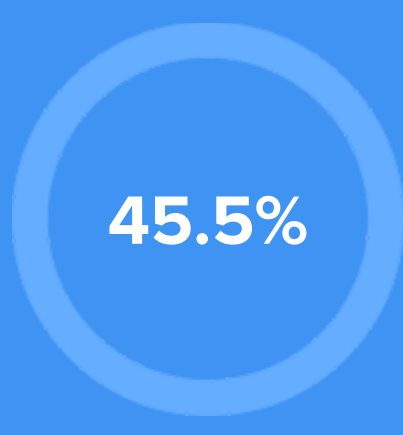

Homes owned