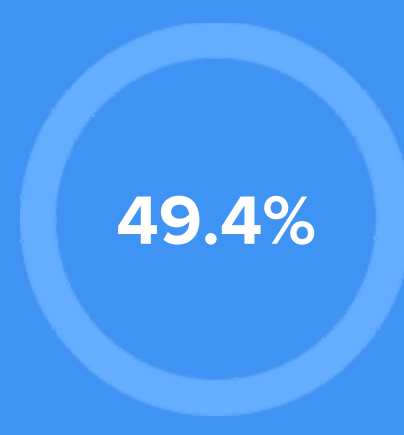

Homes rented