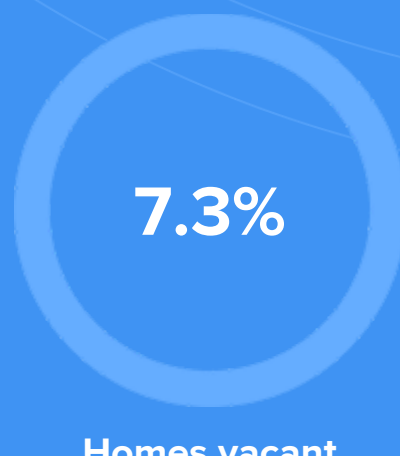

Median home age

4.8%

Annual property tax

Homes owned

Homes rented

Homes vacant

COMMUNITY

Religious diversity