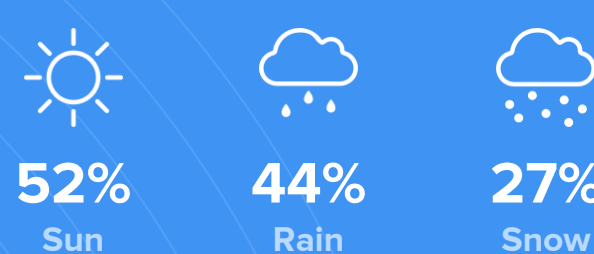

Weather

Condition

52°F average temperature