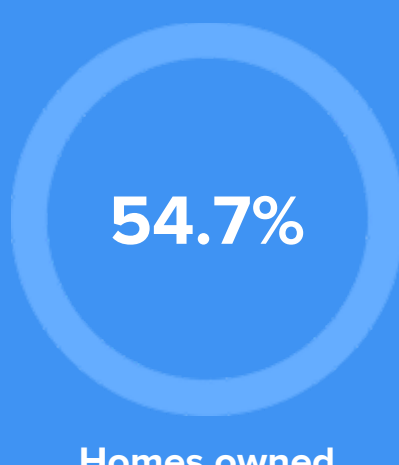

Weather

Condition

52°F average temperature

46 years
Median home age

\$96,520
Median home price

-1.18%
Median home age

7.9%
Annual property tax

COMMUNITY

Religious diversity

- 67.6%** Other
- 16.1%** Other Christian
- 10.4%** Baptist
- 3.1%** Methodist
- 2.8%** Catholic

Crime rate
(per 100,000)

4

Average age

29

Political majority

Republican