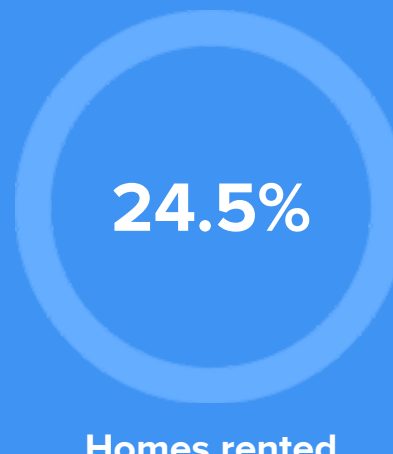

GLOUCESTER CITY, NJ

[Click to view full report.](#)

CITY INFO

Population: 11,323

Male
49%

Female
51%

Married
49%

Single
51%

City rating

This rating is a weighted average of commute time, crime rate, population, median salary, and more.

Overall value

This score adds annual household income and cost of living to the city rating.

Density (Population per mile²)

Compared to New York, Gloucester City has a low population density. Gloucester City is perfect for those who want to be in the city without constantly rubbing shoulders.

5,140
GLOUCESTER CITY

27,441
NEW YORK

RESIDENCE

Air quality

Weather

Condition

55°F average temperature

66 years
Median home age

$120,190
Median home price

-0.04%
Median home age

29.76%
Annual property tax

COMMUNITY

Religious diversity

54.3% Other

35.1% Catholic

6.2% Jewish

2.4% Baptist

2% Methodist

Crime rate
(per 100,000)

Average age

Political majority

LOCALE

Unemployment

Occupation

- 9.1% Management, business, Art & Sciences
- 29.9% Sales & Office Occupations
- 15% Service Occupation
- 23.8% Production, transportation & Material Moving
- 11.2% Natural Resources, Construction & Maintenance

Education

Student teacher ratio **1:9**

TRANSIT

Average commute time Daily breakdown: by transport type