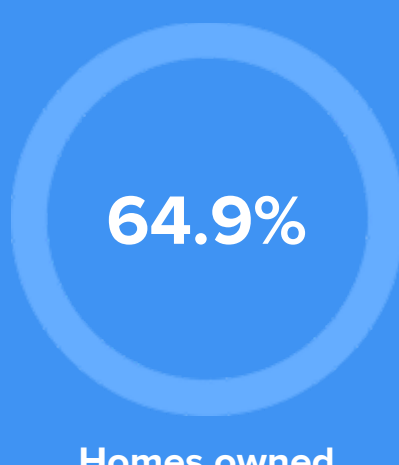

GLOBE, AZ

[Click to view full report.](#)

CITY INFO

Population: **7,284**

Male **50%**

Female **50%**

Married **58%**

Single **42%**

City rating

This rating is a weighted average of commute time, crime rate, population, median salary, and more.

Overall value

This score adds annual household income and cost of living to the city rating.

Density (Population per mile²)

Compared to New York, Globe has a very low population density. Globe is perfect for those who like a quiet city.

404
GLOBE

27,441
NEW YORK

RESIDENCE

Air quality

Weather

Condition

65°F average temperature

45 years

Median home age

$98,900

Median home price

-15.13%

Median home age

7.49%

Annual property tax

COMMUNITY

Religious diversity

64.6% Other

15.3% Catholic

8.6% Mormon

8.3% Baptist

3.3% Other Christian

Crime rate
(per 100,000)

9

Average age

38

Political majority

Republican

LOCALE

Unemployment

Education

Student teacher ratio **1:18**

Occupation

- **8%** Management, business, Art & Sciences
- **22.4%** Sales & Office Occupations
- **23.8%** Service Occupation
- **7.1%** Production, transportation & Material Moving
- **15.5%** Natural Resources, Construction & Maintenance

TRANSIT

Average commute time Daily breakdown: by transport type