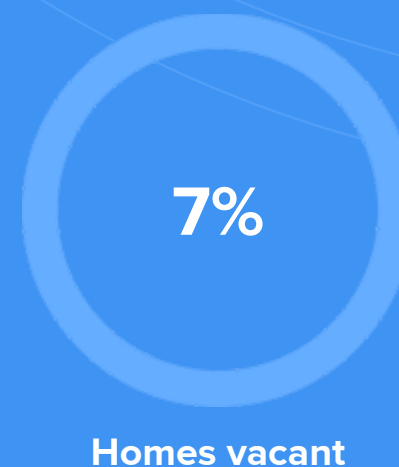

Weather

Condition

67°F average temperature

36 years
Median home age

\$86,030
Median home price

-19.47%
Median home age

8.02%
Annual property tax

COMMUNITY

Religious diversity

- 52.9%** Other
- 33%** Catholic
- 6.1%** Other Christian
- 4.3%** Baptist
- 3.8%** Pentecostal

Crime rate
(per 100,000)

Average age

Political majority

LOCALE

Unemployment

Occupation