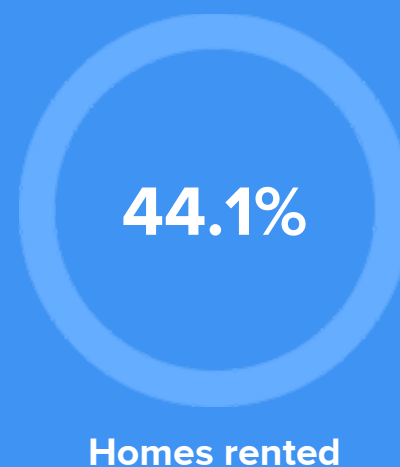

Weather

Condition

67°F average temperature

36 years
Median home age

\$86,030
Median home price

-19.47%
Median home age

8.02%
Annual property tax

COMMUNITY

Religious diversity

- 52.9%** Other
- 33%** Catholic
- 6.1%** Other Christian
- 4.3%** Baptist
- 3.8%** Pentecostal

Crime rate
(per 100,000)

Average age

Political majority

LOCALE

Unemployment

Occupation