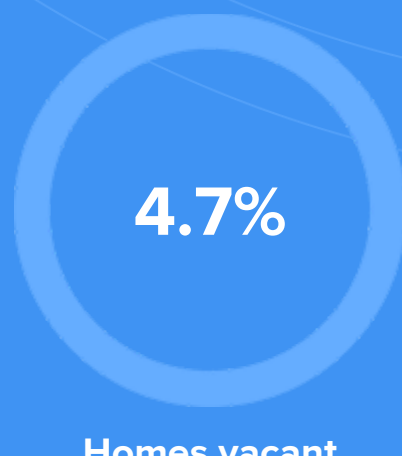

DALTON, MA

[Click to view full report.](#)

CITY INFO

Population: **6,511**

Male
48%

Female
52%

Married
59%

Single
41%

City rating

This rating is a weighted average of commute time, crime rate, population, median salary, and more.

Overall value

This score adds annual household income and cost of living to the city rating.

Density (Population per mile²)

Compared to New York, Dalton has a very low population density. Dalton is perfect for those who like a quiet city.

299
DALTON

27,441
NEW YORK

RESIDENCE

Air quality

Weather

Condition

44°F average temperature

55 years

Median home age

$158,900

Median home price

-4.47%

Median home age

13.48%

Annual property tax

COMMUNITY

Religious diversity

- **48%** Catholic
- **42.7%** Other
- **5%** Other Christian
- **2.5%** Jewish
- **1.8%** Episcopalian

Crime rate
(per 100,000)

5

Average age

42

Political majority

Democrat

LOCALE

Unemployment

Occupation

- **12.3%** Management, business, Art & Sciences
- **27.7%** Sales & Office Occupations
- **16.8%** Service Occupation
- **12.5%** Production, transportation & Material Moving
- **8.7%** Natural Resources, Construction & Maintenance

Education

Student teacher ratio **1:14**

TRANSIT

Average commute time Daily breakdown: by transport type