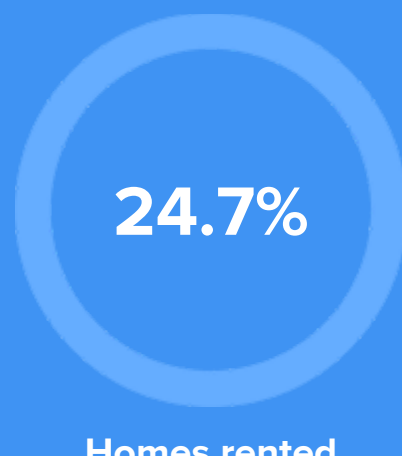

44°F average temperature

55 years

Median home age

\$158,900

Median home price

-4.47%

Median home age

13.48%

Annual property tax

COMMUNITY

Religious diversity

- 48%** Catholic
- 42.7%** Other
- 5%** Other Christian
- 2.5%** Jewish
- 1.8%** Episcopalian

Crime rate
(per 100,000)

5

Average age

42