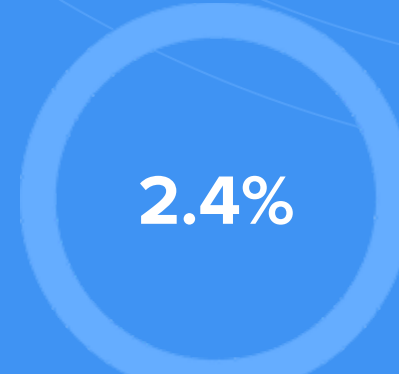

### Condition

**62°F** average temperature

**47 years**  
Median home age

**\$755,770**  
Median home price

**-16.13%**  
Median home age

**6.29%**  
Annual property tax