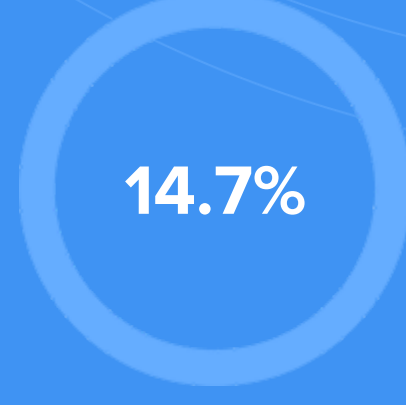

CONNEAUT, OH

[Click to view full report.](#)

CITY INFO

Population: 12,185

Male
49%

Female
51%

Married
57%

Single
43%

City rating

This rating is a weighted average of commute time, crime rate, population, median salary, and more.

Overall value

This score adds annual household income and cost of living to the city rating.

Density (Population per mile²)

Compared to New York, Conneaut has a very low population density. Conneaut is perfect for those who like a quiet city.

462
CONNEAUT

27,441
NEW YORK

RESIDENCE

Air quality

Weather

Condition

50°F average temperature

63 years
Median home age

$56,920
Median home price

-16.04%
Home appreciation rate

10.64%
Annual property tax

COMMUNITY

Religious diversity

- **68.6%** Other
- **17.5%** Catholic
- **7.6%** Other Christian
- **4%** Methodist
- **2.4%** Baptist

Crime rate
(per 100,000)

Average age

Political majority

LOCALE

Unemployment

Occupation

- **7.2%** Management, business, Art & Sciences
- **18.8%** Sales & Office Occupations
- **19.2%** Service Occupation
- **31.8%** Production, transportation & Material Moving
- **10.3%** Natural Resources, Construction & Maintenance

Education

Student teacher ratio **1:18**

TRANSIT

Average commute time Daily breakdown: by transport type