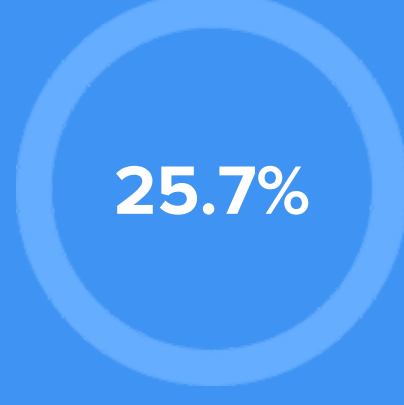

CONNEAUT, OH

[Click to view full report.](#)

CITY INFO

Population: 12,185

Male
49%

Female
51%

Married
57%

Single
43%

City rating

This rating is a weighted average of commute time, crime rate, population, median salary, and more.

Overall value

This score adds annual household income and cost of living to the city rating.

Density (Population per mile²)

Compared to New York, Conneaut has a very low population density. Conneaut is perfect for those who like a quiet city.

462
CONNEAUT

27,441
NEW YORK

RESIDENCE

Air quality

Weather

Condition

50°F average temperature

63 years
Median home age

$56,920
Median home price

-16.04%
Home appreciation rate

10.64%
Annual property tax

COMMUNITY

Religious diversity

- **68.6%** Other
- **17.5%** Catholic
- **7.6%** Other Christian
- **4%** Methodist
- **2.4%** Baptist

Crime rate
(per 100,000)

Average age

Political majority

LOCALE

Unemployment

Occupation

- **7.2%** Management, business, Art & Sciences
- **18.8%** Sales & Office Occupations
- **19.2%** Service Occupation
- **31.8%** Production, transportation & Material Moving
- **10.3%** Natural Resources, Construction & Maintenance

Education

Student teacher ratio **1:18**

TRANSIT

Average commute time Daily breakdown: by transport type