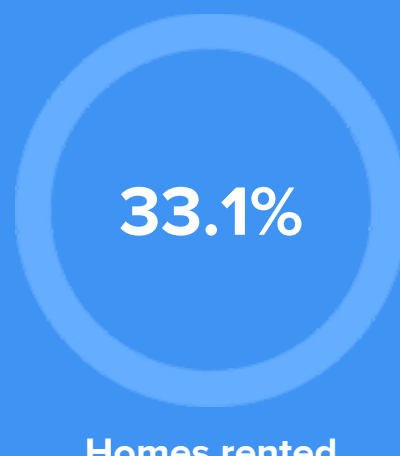

63°F average temperature

39 years
Median home age

\$95,140
Median home price

2.18%
Home appreciation rate

5.5%
Annual property tax

COMMUNITY

Religious diversity

60.3% Other