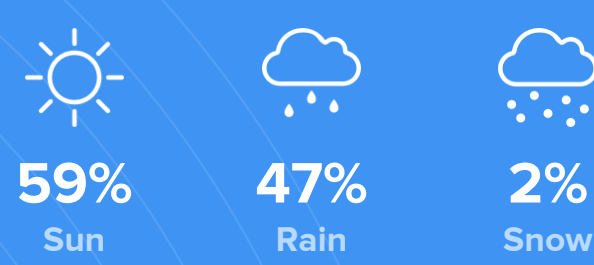

Density (Population per mile²)

Compared to New York, Cayce has a very low population density. Cayce is perfect for those who like a quiet city.

1,165
CAYCE

27,441
NEW YORK

RESIDENCE

Air quality

Weather

Condition