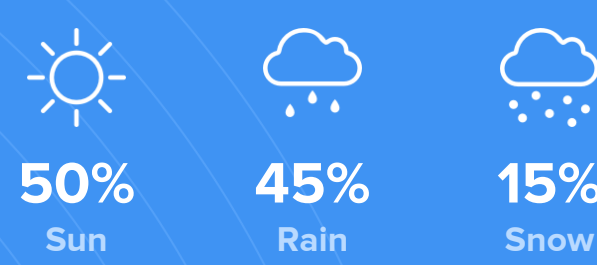

Density (Population per mile²)

Compared to New York, Bloomington has a very low population density. Bloomington is perfect for those who like a quiet city.

3,559
BLOOMINGTON

27,441
NEW YORK

RESIDENCE

Air quality

Weather

Condition

55°F average temperature

31 years
Median home age

\$128,400
Median home price

5.6%
Median home age

8.7%
Annual property tax

COMMUNITY