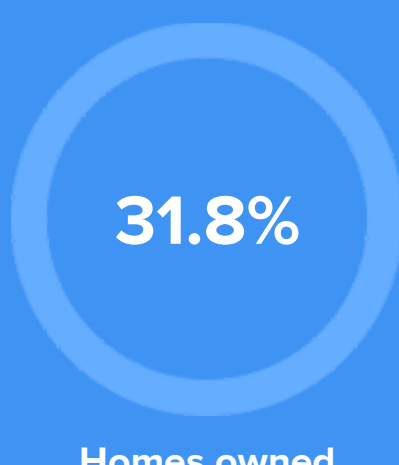

Weather

Condition

55°F average temperature

31 years
Median home age

\$128,400
Median home price

5.6%
Median home age

8.7%
Annual property tax

COMMUNITY

Religious diversity

- 72.6%** Other
- 11%** Other Christian
- 10.3%** Catholic
- 3.1%** Methodist
- 3%** Baptist

Crime rate
(per 100,000)

5

Average age

25

Political majority

Democrat